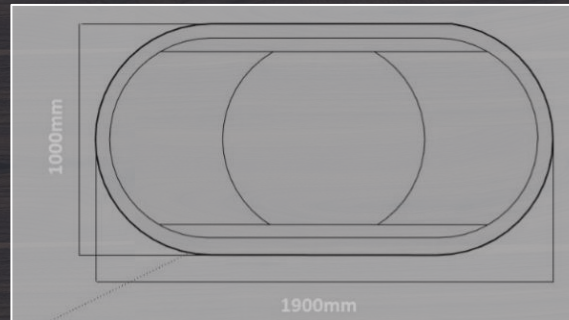

# FIBERGLASS OFURO MODEL

A small and compact solution just for the two of you

\* Available only factory-assembled, package size 1.90x1.20x1.12 + 0.77x0.55x1.00; 120kg

## MEASUREMENTS

Height: 1060mm ; Wood thickness: 40mm

\* Measurements with wooden sill: 1930x1220x1060mm