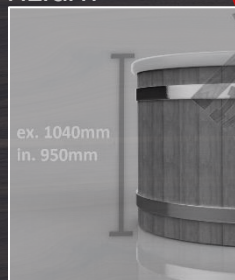

FIBERGLASS HOT TUB WITH EXTERNAL HEATER

As comfortable as it gets!

*Available only factory-assembled, package size 2.10x1.30x2.20 + (heater, filter, stairs - 1.00x0.80x0.90); 150kg

Starting price INCLUDES:

- Stainless steel rings
- Wooden stairs (A Type, 830x610x6000mm)
- 2 m chimney with rain cap
- Water drain (siphon with a plug)
- Fiberglass lid
- Insulation (walls + bottom + fiberglass lid)
- Wooden paddle

HEIGHT

ex. 1040mm
in. 950mm

MEASUREMENTS

Rounded benches

Straight benches

WOOD TYPE

Spruce

Larch