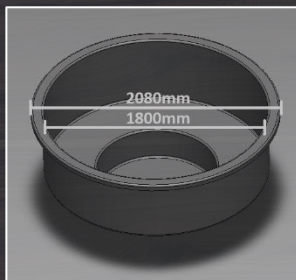

FIBERGLASS HOT TUB WITH EXTERNAL HEATER

As comfortable as it gets!

*Available only factory-assembled, package size 2.10x1.30x2.20 + (heater, filter, stairs - 1.00x0.80x0.90); 150kg

Starting price INCLUDES:

- Stainless steel rings
- Wooden stairs (A Type, 830x610x6000mm)
- 2 m chimney with rain cap
- Water drain (siphon with a plug)
- Fiberglass lid
- Insulation (walls + bottom + fiberglass lid)
- Wooden paddle

HEIGHT

ex. 1040mm
in. 950mm

MEASUREMENTS

Rounded benches

Straight benches

WOOD TYPE

Spruce

Larch